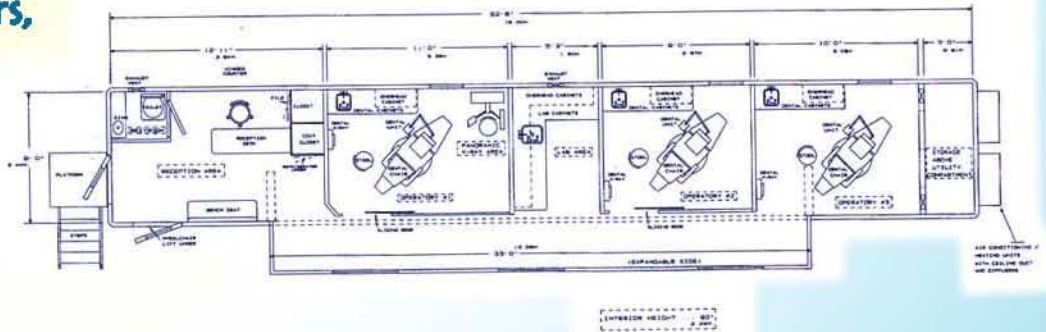

ONSITE DENTAL

MEDICAL COACHES

WORLD-CLASS CRAFTSMANSHIP ♦ WORLDWIDE REPUTATION™

Certified ISO 9001

Three-Chair Dental Trailer

Fully equipped three-chair dental clinic with modern dental chairs, units, lights, digital x-rays, sterilizers, air compressors, suction and complete lab area.

The "ONSITE" Dental Trailer is a completely self-contained, semi-trailer equipped to serve as a three-chair dental clinic. The trailer is equipped with an expandable side to expedite patient flow. Includes installed generator, plumbing, air conditioning, heating and custom-built cabinetry.